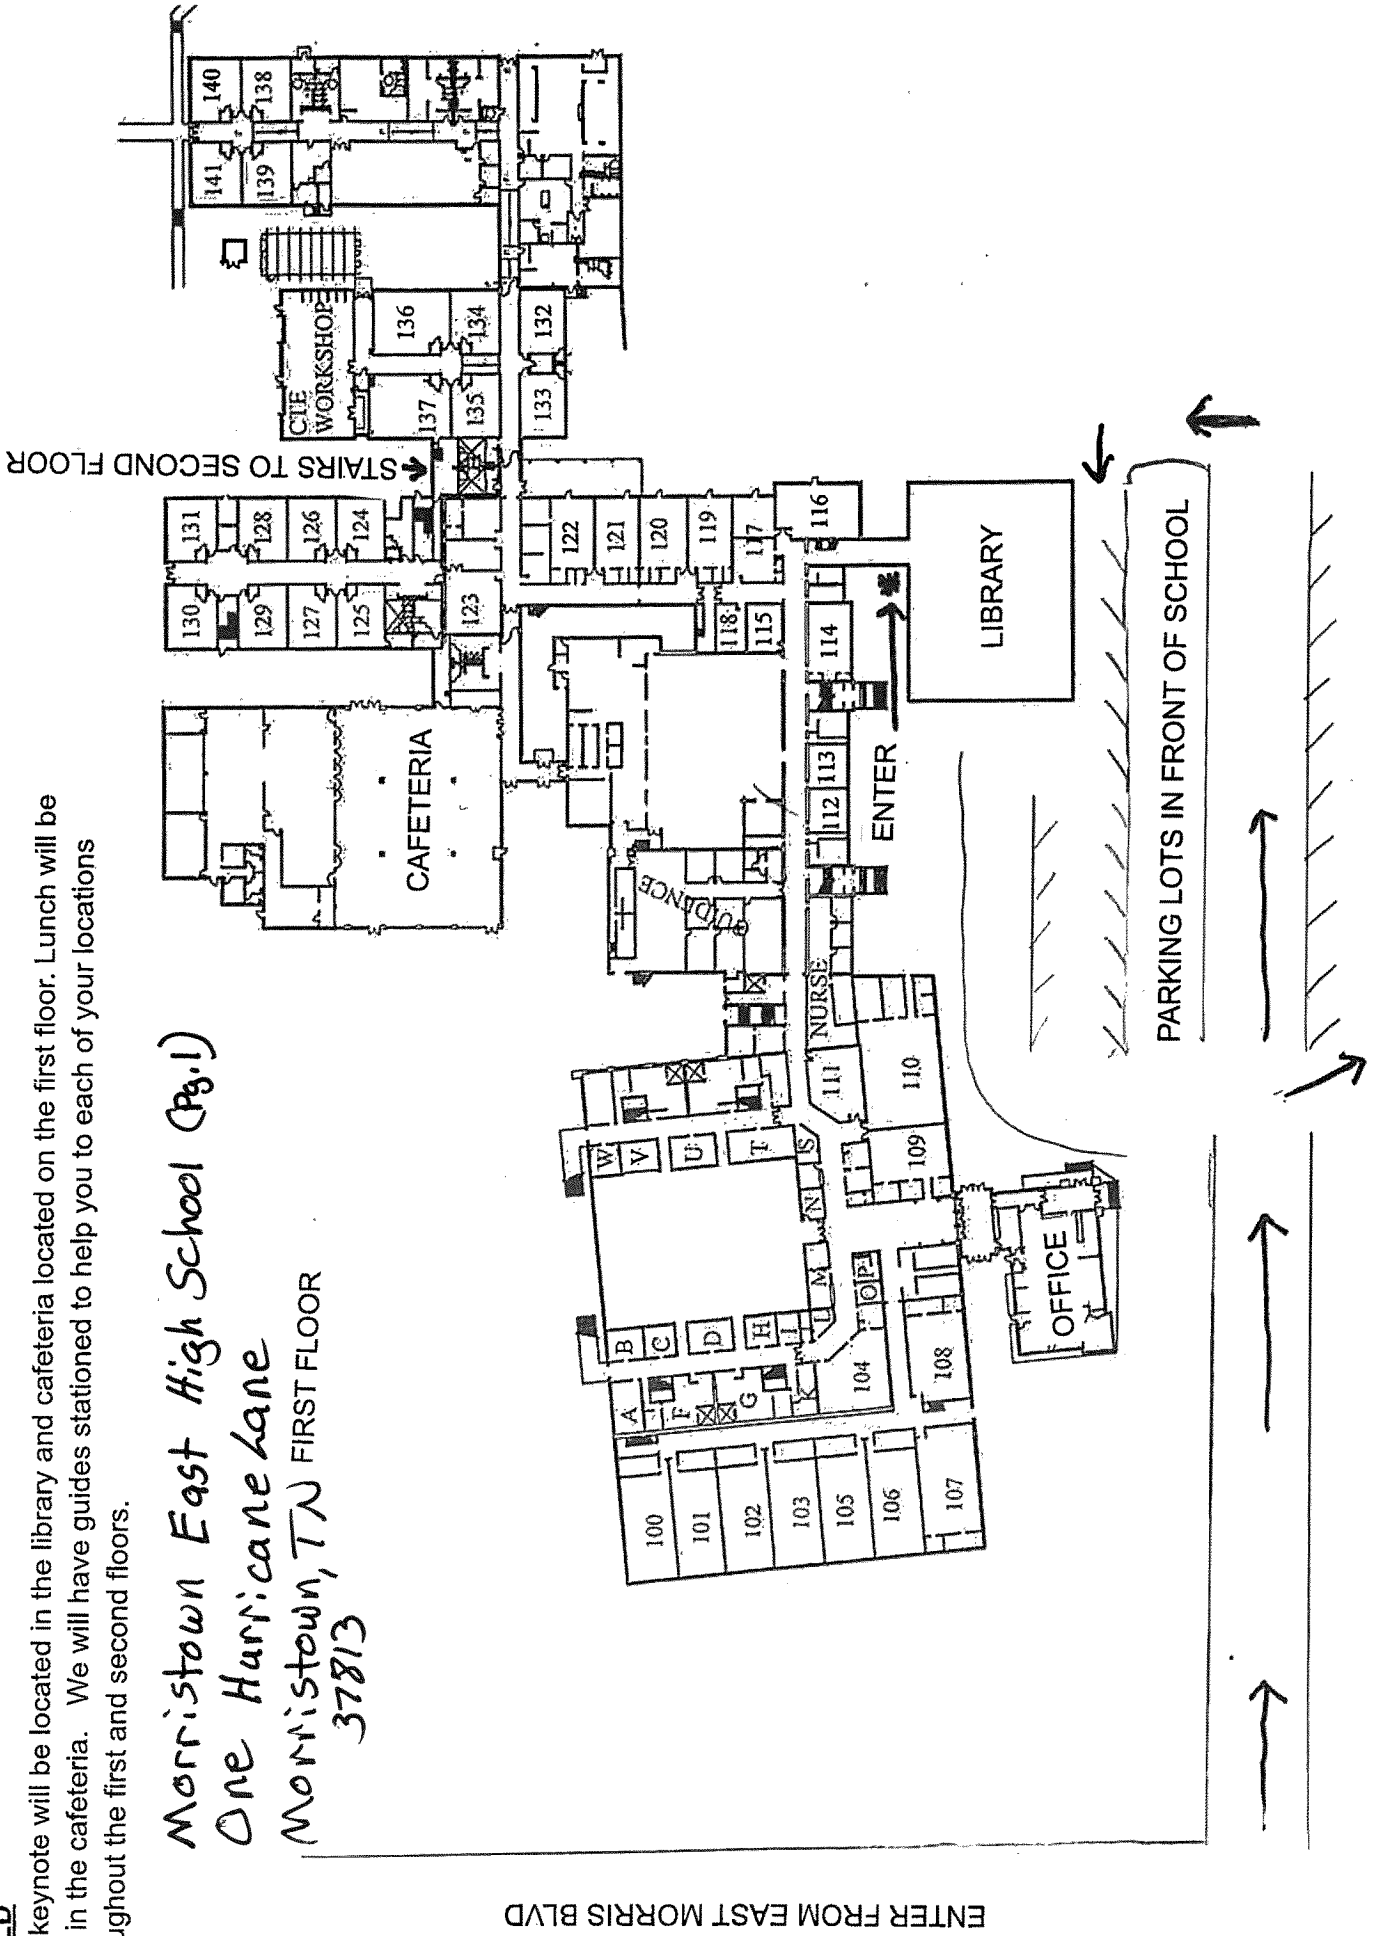

OCTOBER 28, 2022/LEARNING TOGETHER: ONE REGION, ONE PURPOSE, EVERY CHILD

The keynote will be located in the library and cafeteria located on the first floor. Lunch will be held in the cafeteria. We will have guides stationed to help you to each of your locations throughout the first and second floors.

Morristown East High School (Pg.1)
One Hurricane Lane
Morristown, TN FIRST FLOOR
37813