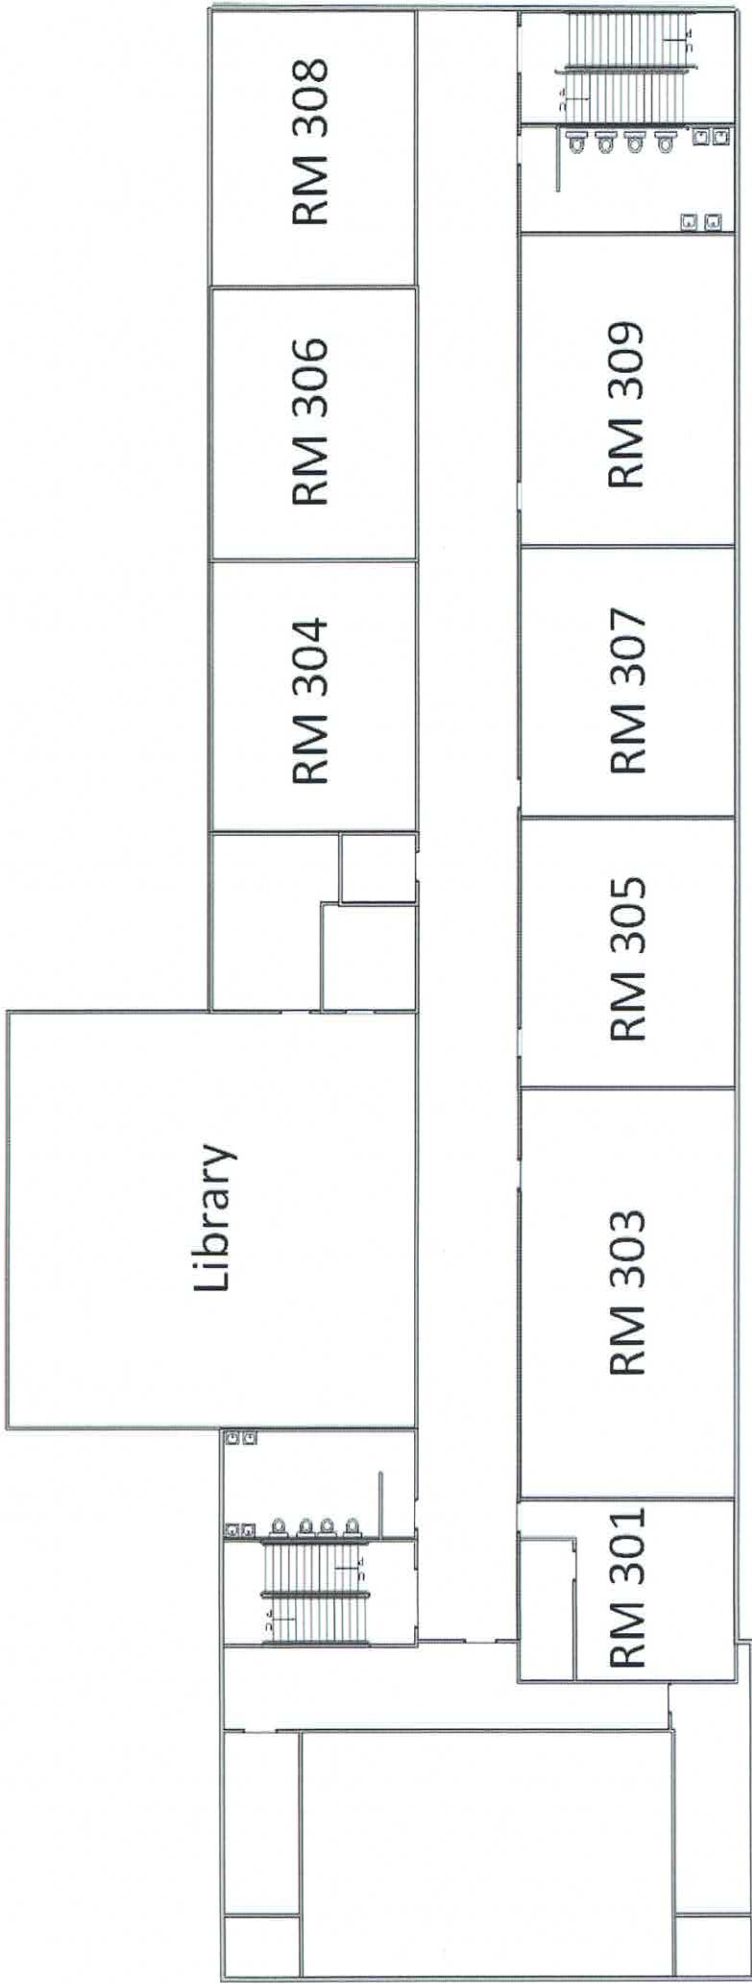

2022 LEARNING TOGETHER DAY

LITERACY K-2

**CHUCKEY DOAK MIDDLE SCHOOL
120 CHUCKEY DOAK ROAD
AFTON, TN 37616**

**PARKING WILL BE AVAILABLE AT CHUCKEY DOAK MIDDLE SCHOOL AS WELL AS
NEW HAVEN CHURCH LOCATED NEAR THE SCHOOL.**

SRO'S WILL BE DIRECTING TRAFFIC AM AND PM.

**SHUTTLES WILL BE AVAILABLE TO MOVE FROM CHUCKEY DOAK MIDDLE
SCHOOL TO CHUCKEY DOAK HIGH SCHOOL AND VICE-VERSA, IF NEEDED, AFTER
LUNCH.**

HANDICAP PARKING IS AVAILABLE IN MARKED PARKING SPACES.

**PLEASE CARPOOL AS MUCH AS POSSIBLE TO HELP ALLEVIATE PARKING AND
TRAFFIC ISSUES.**

BUILDING AND PARKING MAPS ATTACHED

Chuckey Doak Middle School 1st and 3rd Floor Plan
120 Chuckey Doak Rd
Afton, TN 37616

Chucky Doak Middle School Main Floor Plan

Chuckey Doak Middle School Parking
120 Chuckey Doak Rd
Aston, TN 37616