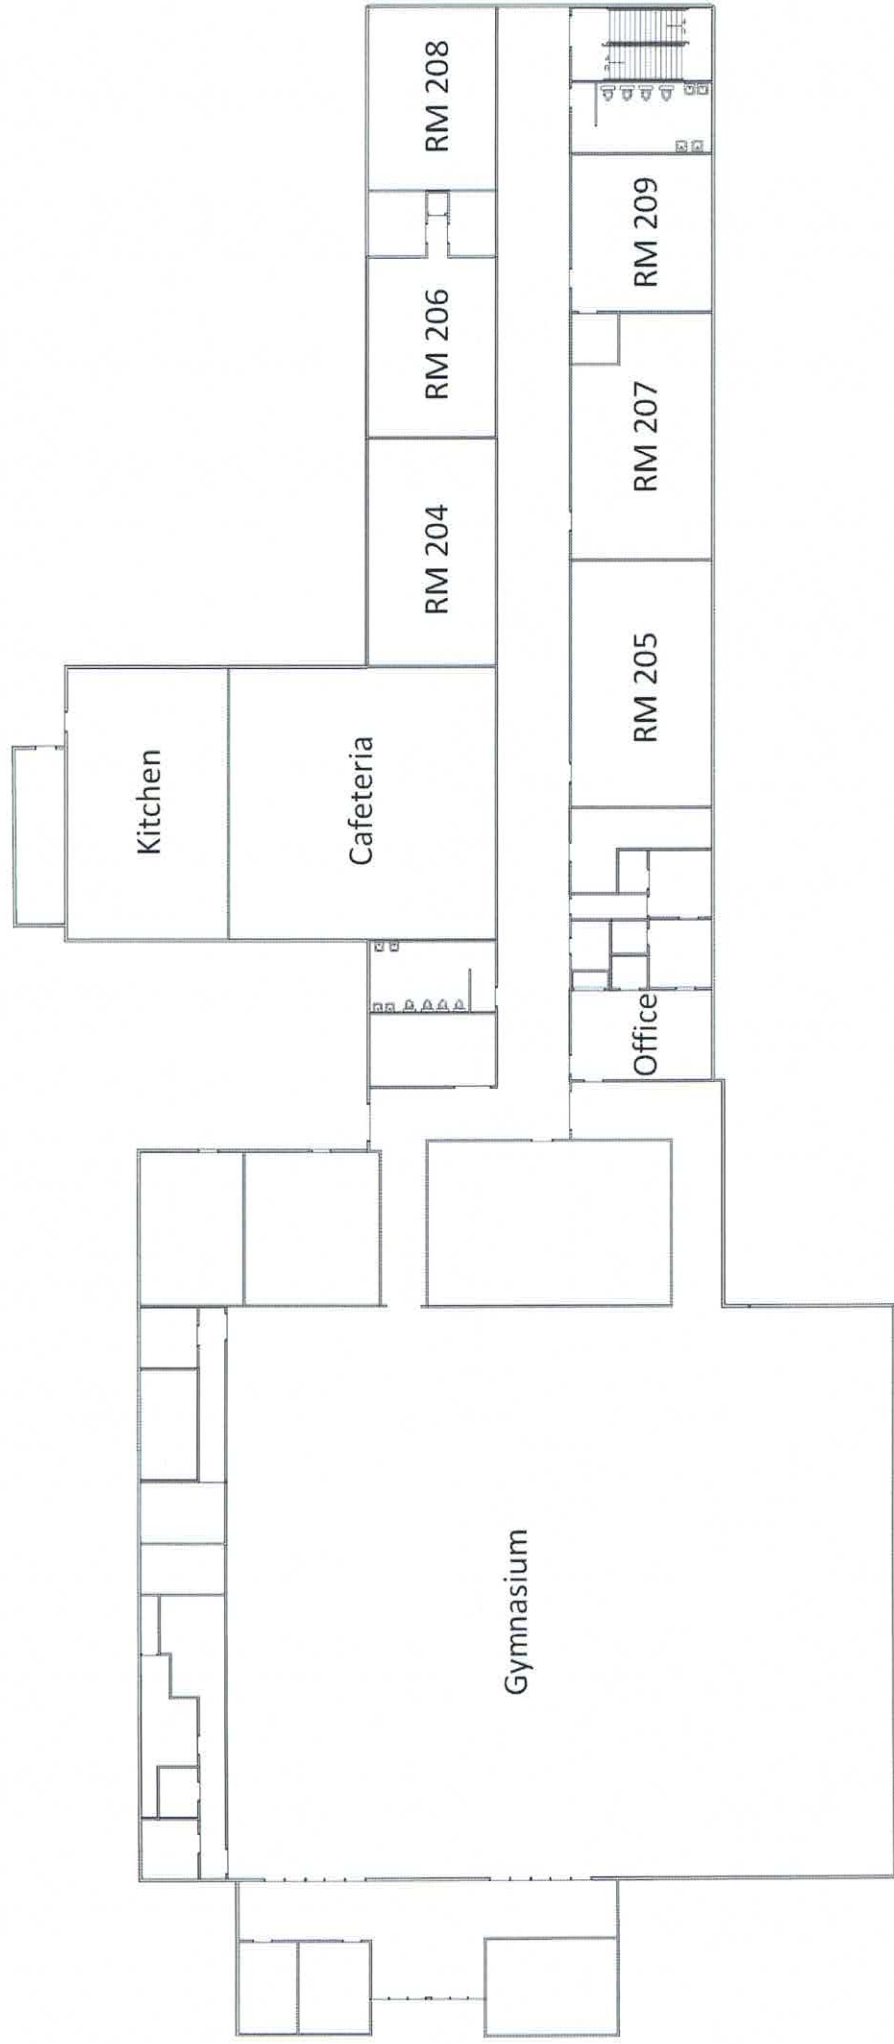

Chucky Doak Middle School Main Floor Plan