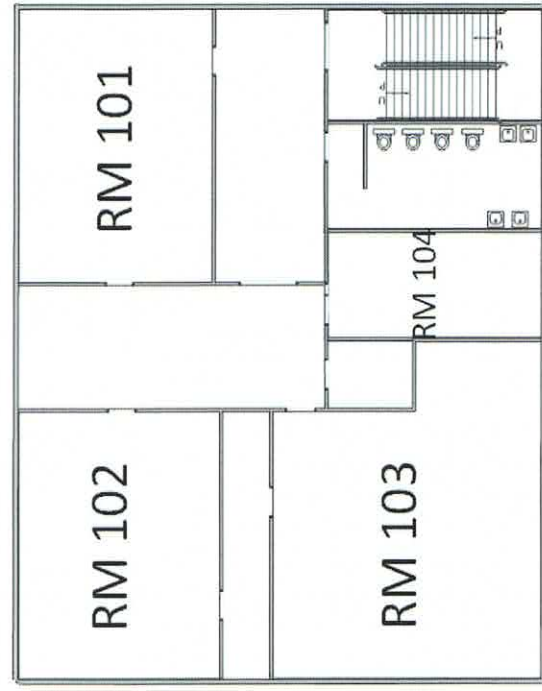

**PLEASE CARPOOL AS MUCH AS POSSIBLE TO HELP ALLEVIATE PARKING AND
TRAFFIC ISSUES.**

BUILDING AND PARKING MAPS ATTACHED

Chuckey Doak Middle School 1st and 3rd Floor Plan
120 Chuckey Doak Rd
Afton, TN 37616