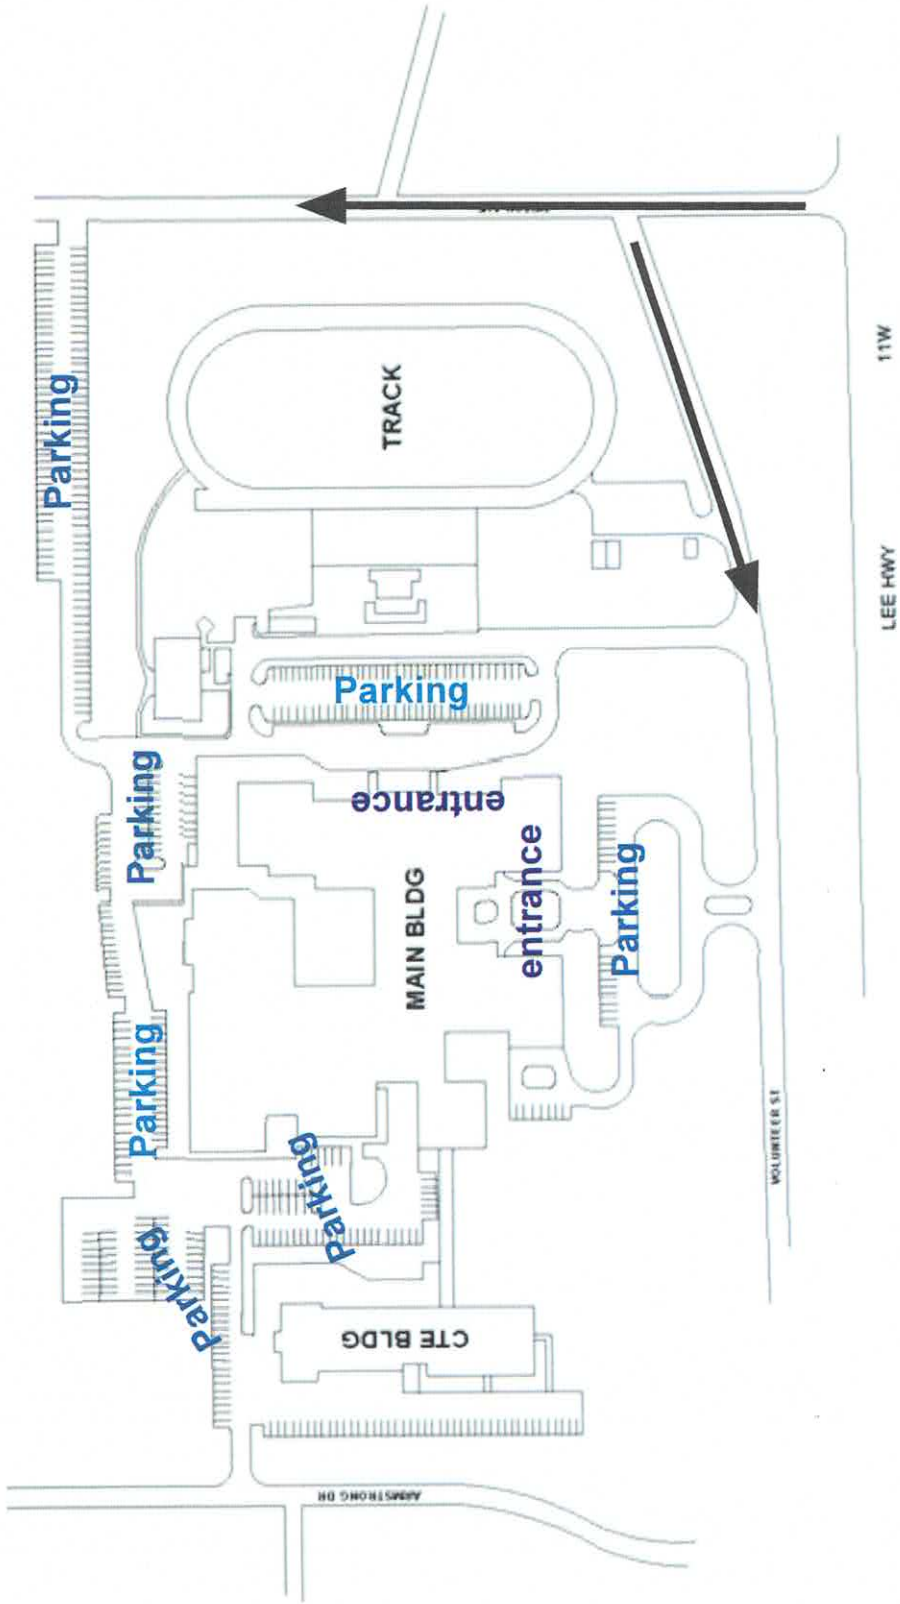

2022 LEARNING TOGETHER DAY

FINE ARTS/PE

**VOLUNTEER HIGH SCHOOL
1050 VOLUNTEER BOULEVARD
CHURCH HILL, TN 37642**

PARKING WILL BE AVAILABLE IN THE VARIOUS LOTS LOCATED AROUND THE BUILDING.

ENTER FROM HIGHWAY 11W AND FOLLOW THE ARROWS ON THE MAP.

HANDICAP PARKING IS AVAILABLE NEAR BOTH ENTRANCES.

PLEASE CARPOOL AS MUCH AS POSSIBLE TO HELP ALLEVIATE PARKING AND TRAFFIC ISSUES.

PARKING MAP ATTACHED

Volunteer High School Parking Map

1050 Volunteer Blvd.