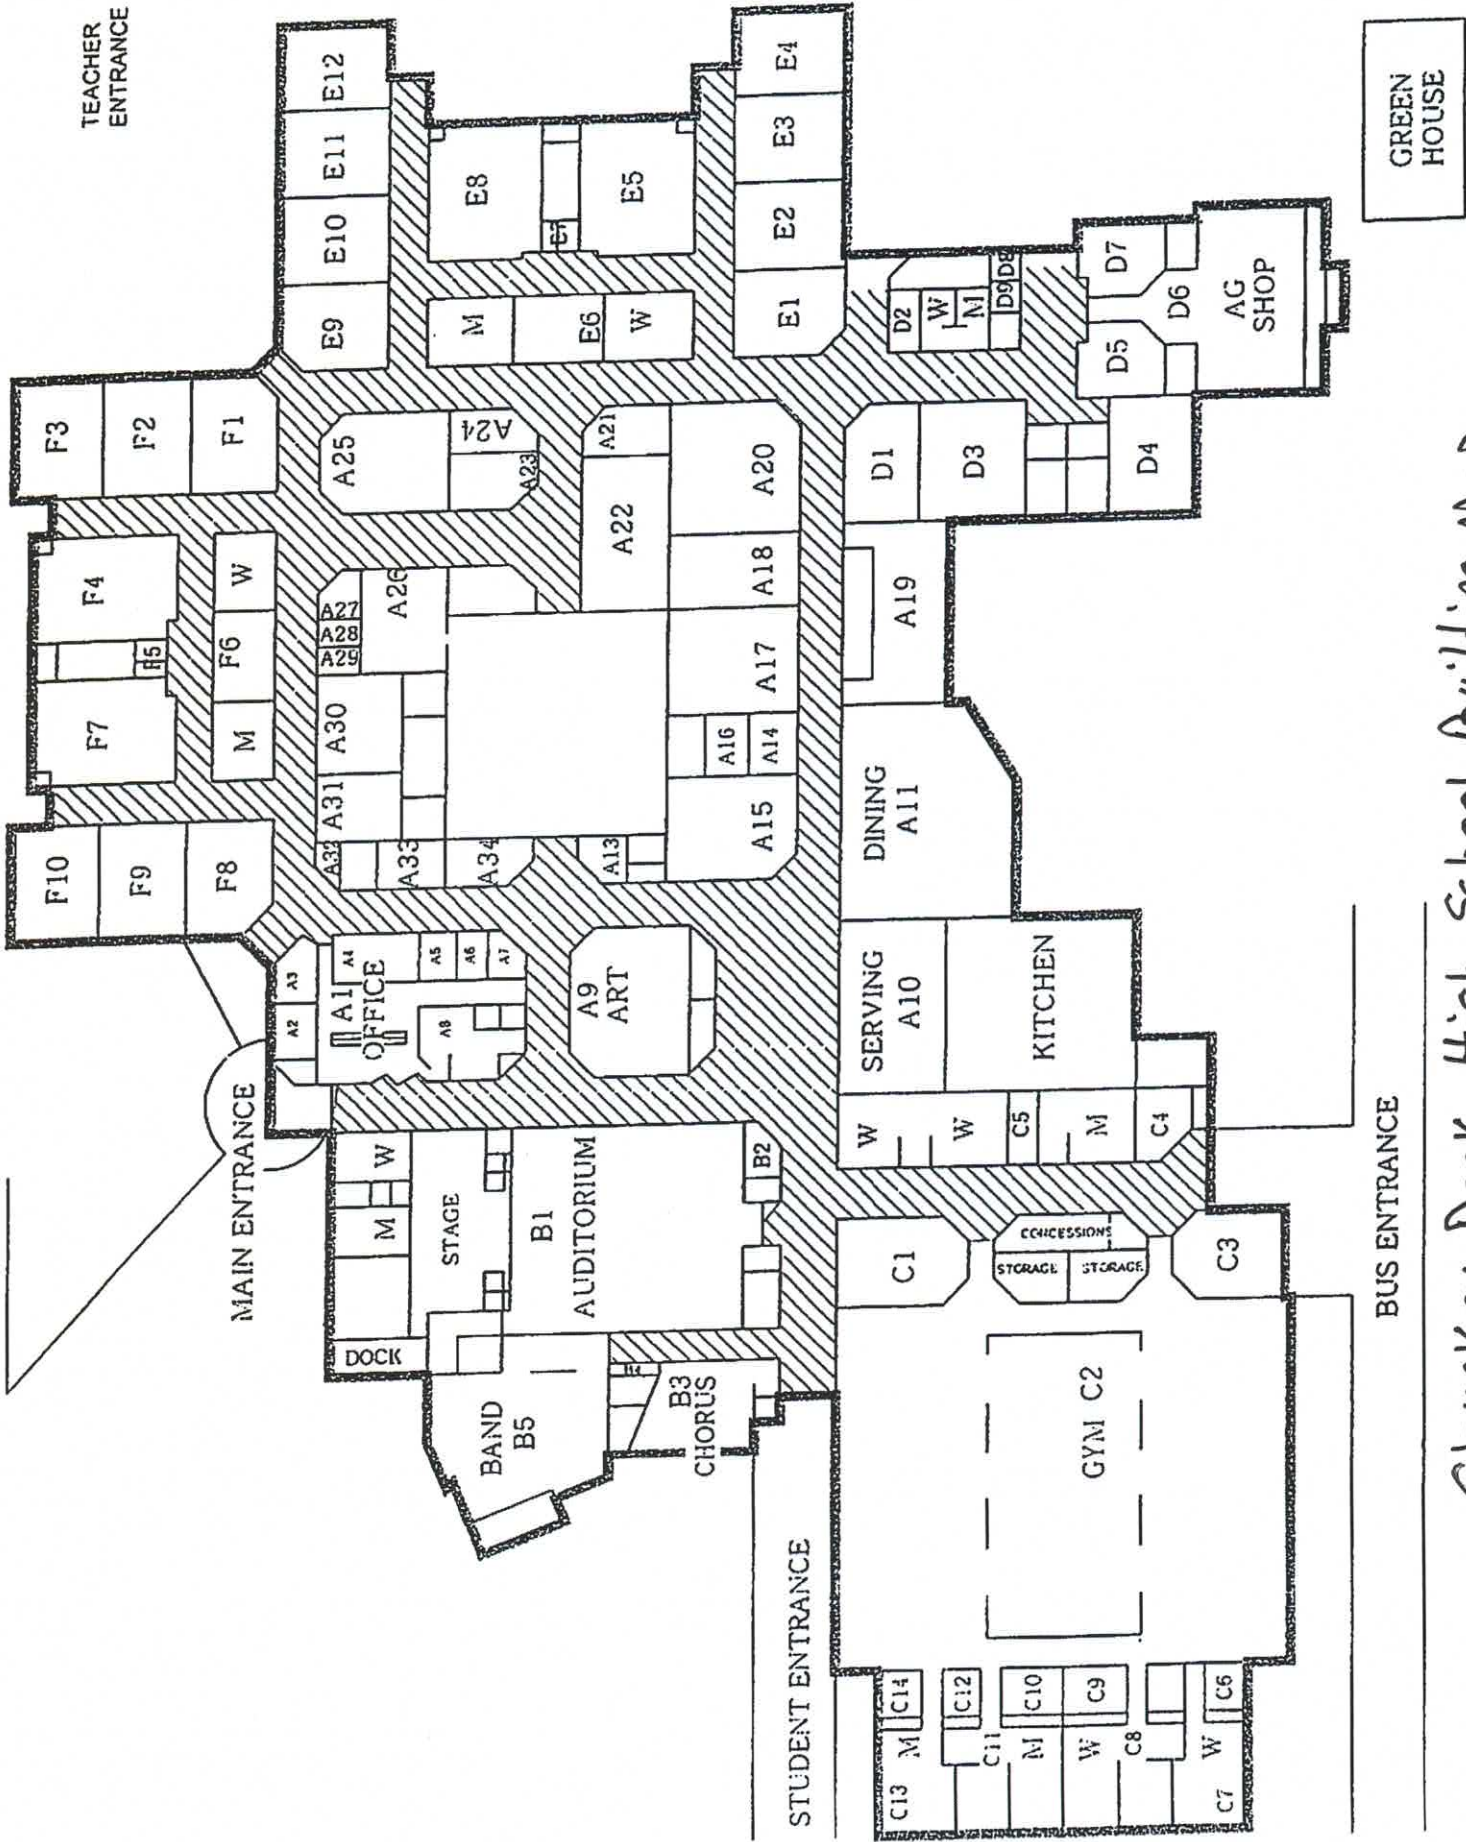

Chuckey Doak High School Building Map
365 Ripley Island Rd. Aston, TN 37018