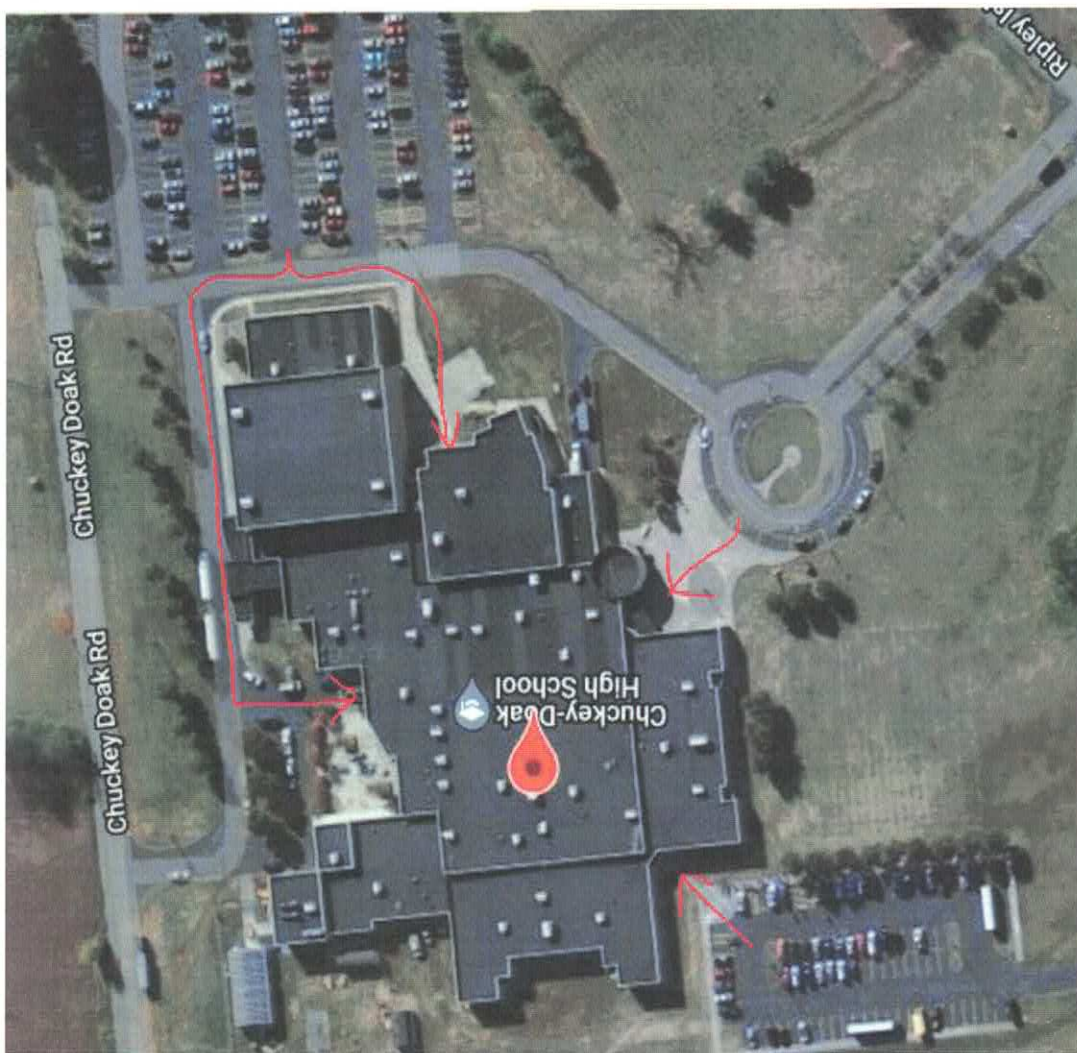

2022 LEARNING TOGETHER DAY

LITERACY K-5

**CHUCKEY DOAK HIGH SCHOOL
365 RIPLEY ISLAND ROAD
AFTON, TN 37616**

**PARKING WILL BE AVAILABLE AT CHUCKEY DOAK HIGH SCHOOL AS WELL AS
NEW HAVEN CHURCH LOCATED NEAR THE SCHOOL.**

SRO'S WILL BE DIRECTING TRAFFIC AM AND PM.

**SHUTTLES WILL BE AVAILABLE TO MOVE FROM CHUCKEY DOAK HIGH SCHOOL
TO CHUCKEY DOAK MIDDLE SCHOOL AND VICE-VERSA, IF NEEDED, AFTER
LUNCH.**

HANDICAP PARKING IS AVAILABLE IN MARKED PARKING SPACES.

**PLEASE CARPOOL AS MUCH AS POSSIBLE TO HELP ALLEVIATE PARKING AND
TRAFFIC ISSUES.**

BUILDING AND PARKING MAPS ATTACHED

Chuckey Doak High School Building Map
 365 Ripley Island Rd. Aston, TN 37018

Chuckey Doak High School Parking
365 Ripley Island Rd.
Afton, TN 37616