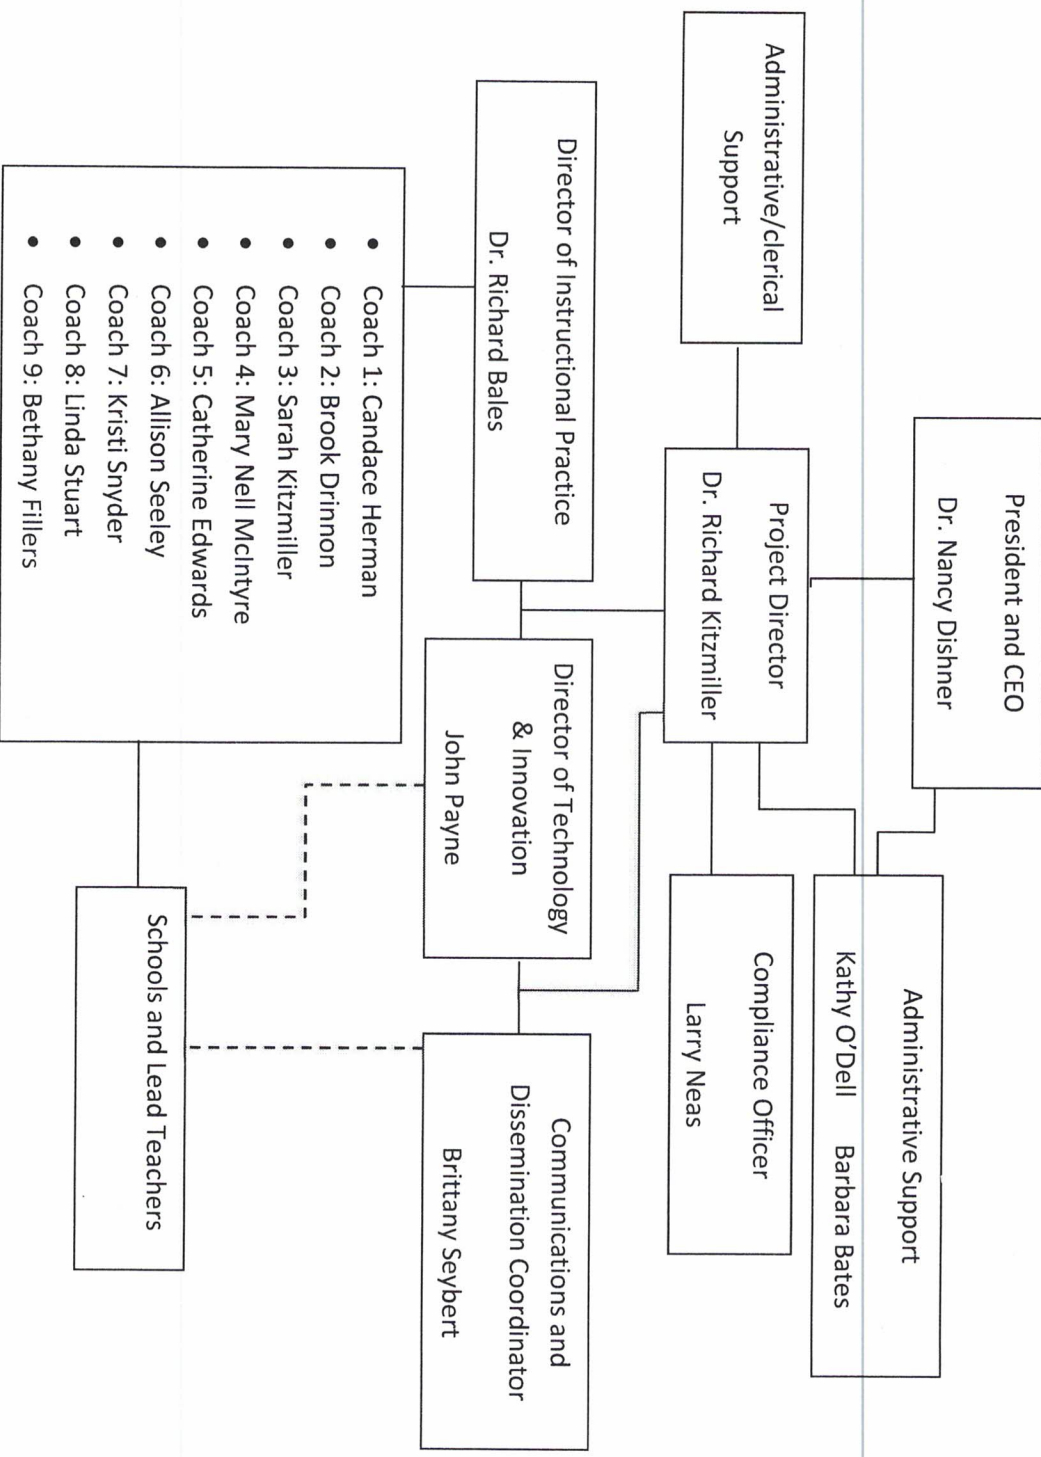

Rural Literacy Initiative Focused on Effectiveness (Rural LIFE)

Education Innovation and Research (EIR)

ORGANIZATION CHART